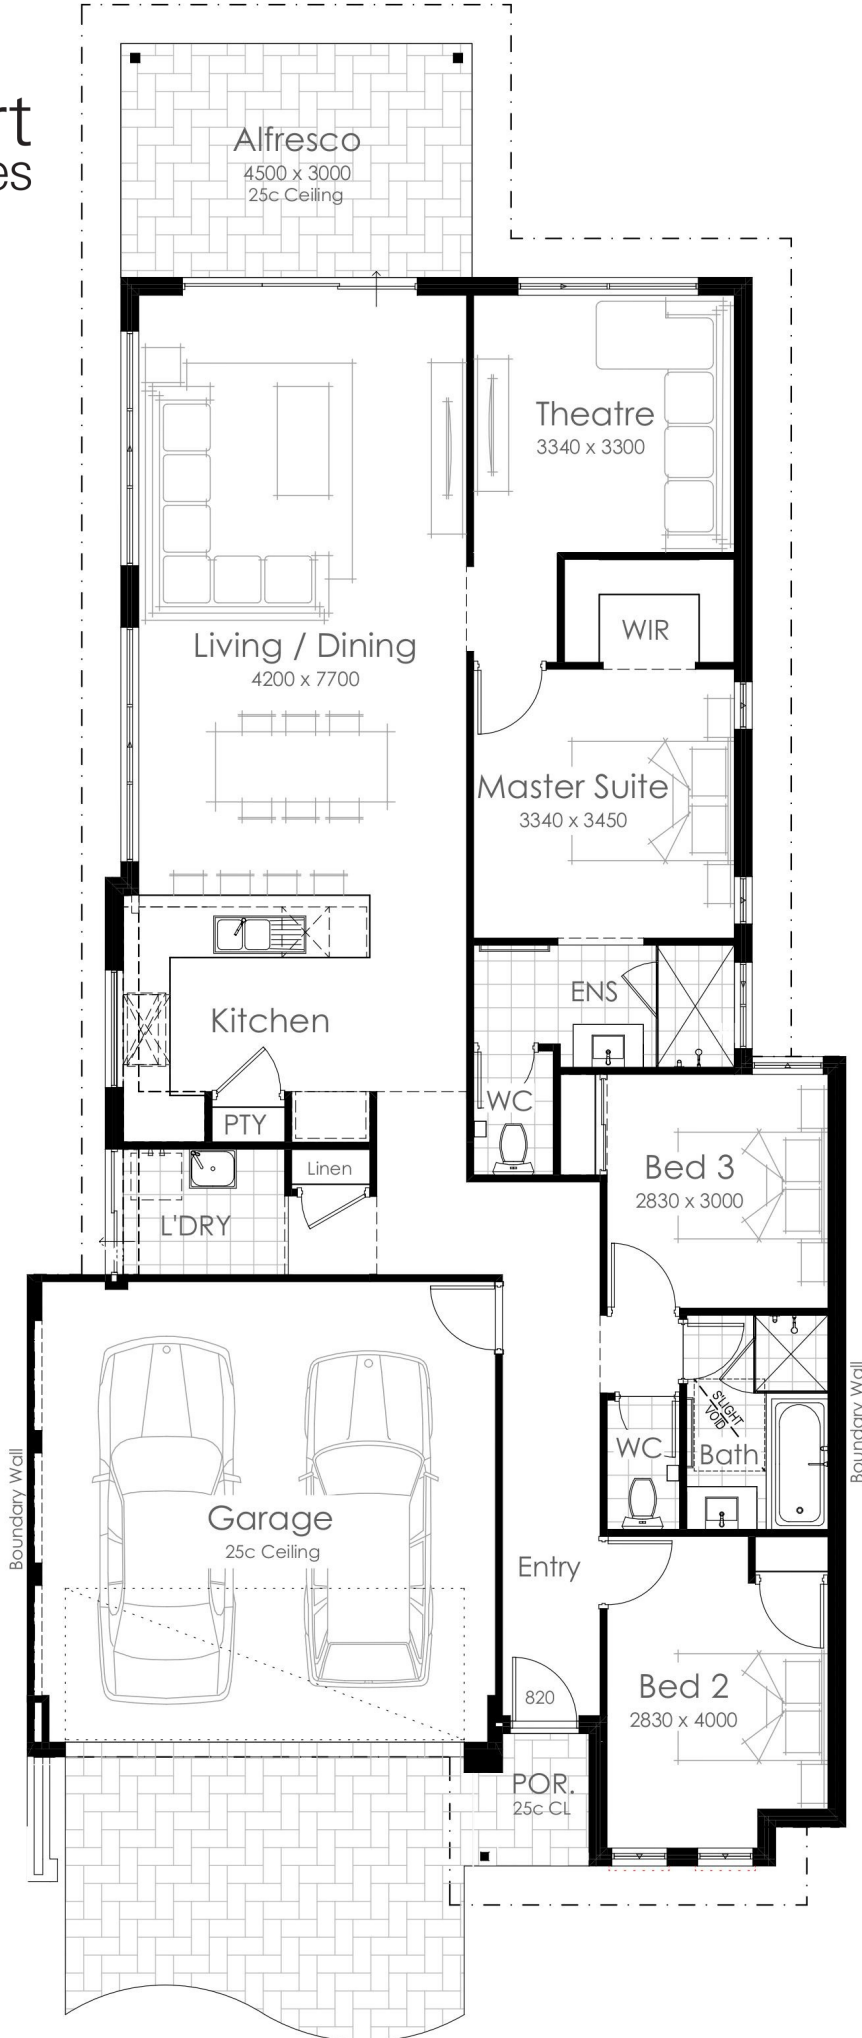

easystart
homes

BROOKLYN 10.5

DATE : .

OVERALL WIDTH- 10.49m
 OVERALL LENGTH- 23.59m
 MIN BLOCK WIDTH- 10.50m RMD
 TOTAL AREA- 192.81m²