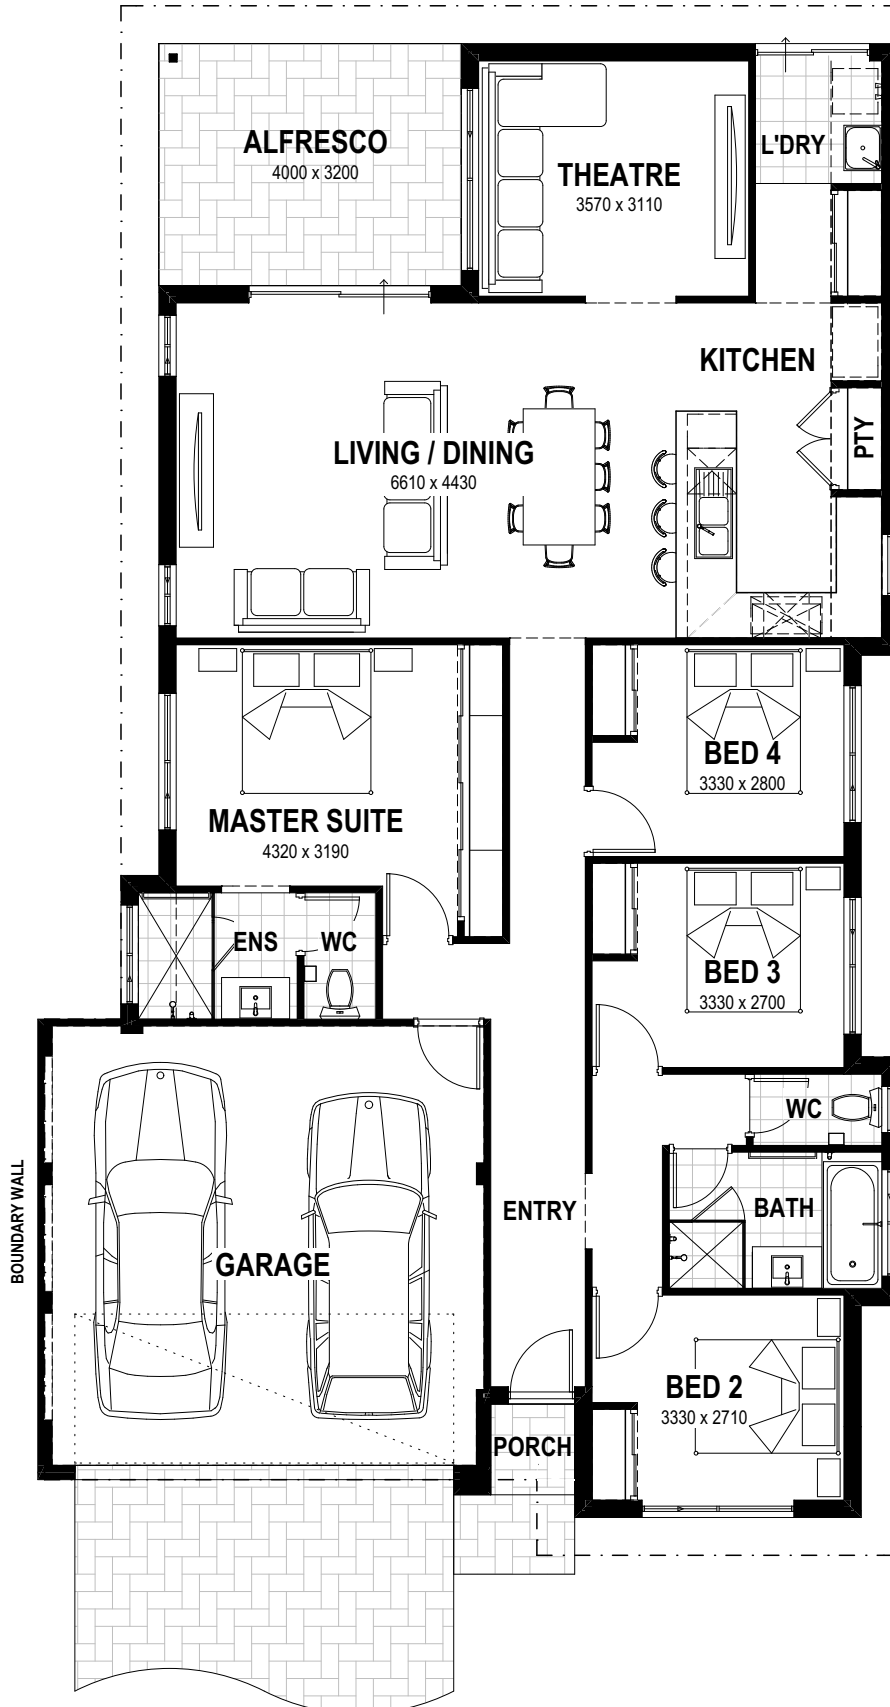

easystart

RIO 12.5  
DATE :

ANY REPRODUCTION IN WHOLE OR PART OF THIS DESIGN  
IS NOT PERMITTED AND IS SUBJECT TO 2017 ©

OVERALL WIDTH- 11.39m  
OVERALL LENGTH- 19.49m  
MIN BLOCK WIDTH- 12.44m  
TOTAL AREA- 195.02m<sup>2</sup>