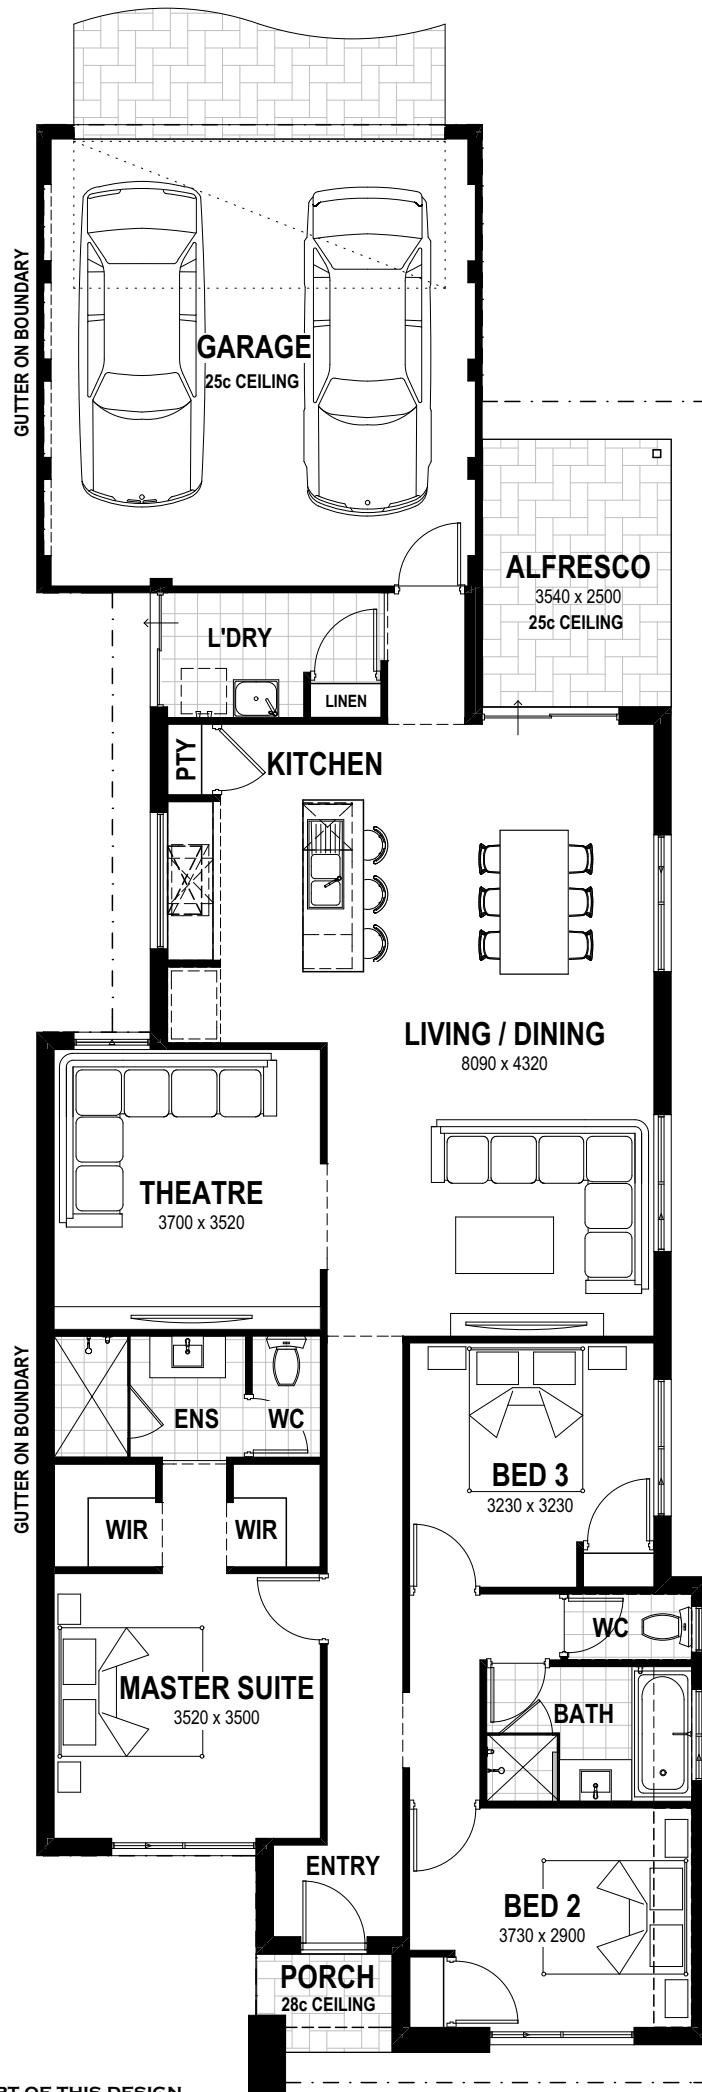

easystart

POSITANO

ANY REPRODUCTION IN WHOLE OR PART OF THIS DESIGN IS NOT PERMITTED AND IS SUBJECT TO 2013 ©

OVERALL WIDTH- 8.89m
 OVERALL LENGTH- 26.09m
 MIN BLOCK WIDTH- 9.94m
 TOTAL AREA- 190.40m²