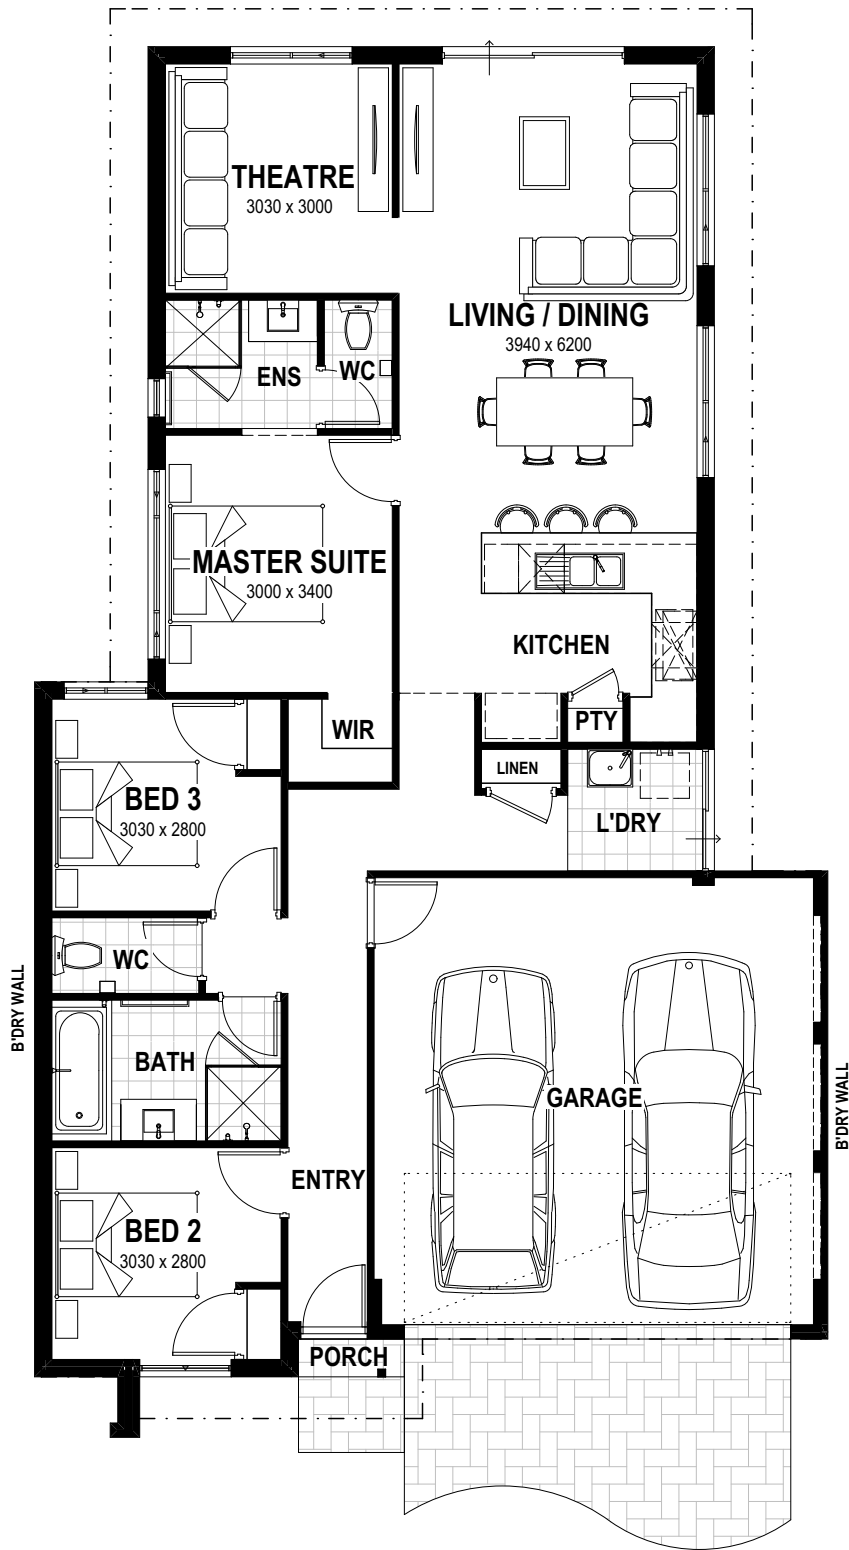

easystart

NOVA

DATE :

ANY REPRODUCTION IN WHOLE OR PART OF THIS DESIGN IS NOT PERMITTED AND IS SUBJECT TO 2017 ©

OVERALL WIDTH- 10.49m
OVERALL LENGTH- 18.39m
MIN BLOCK WIDTH- 10.50m
TOTAL AREA- 153.10m²