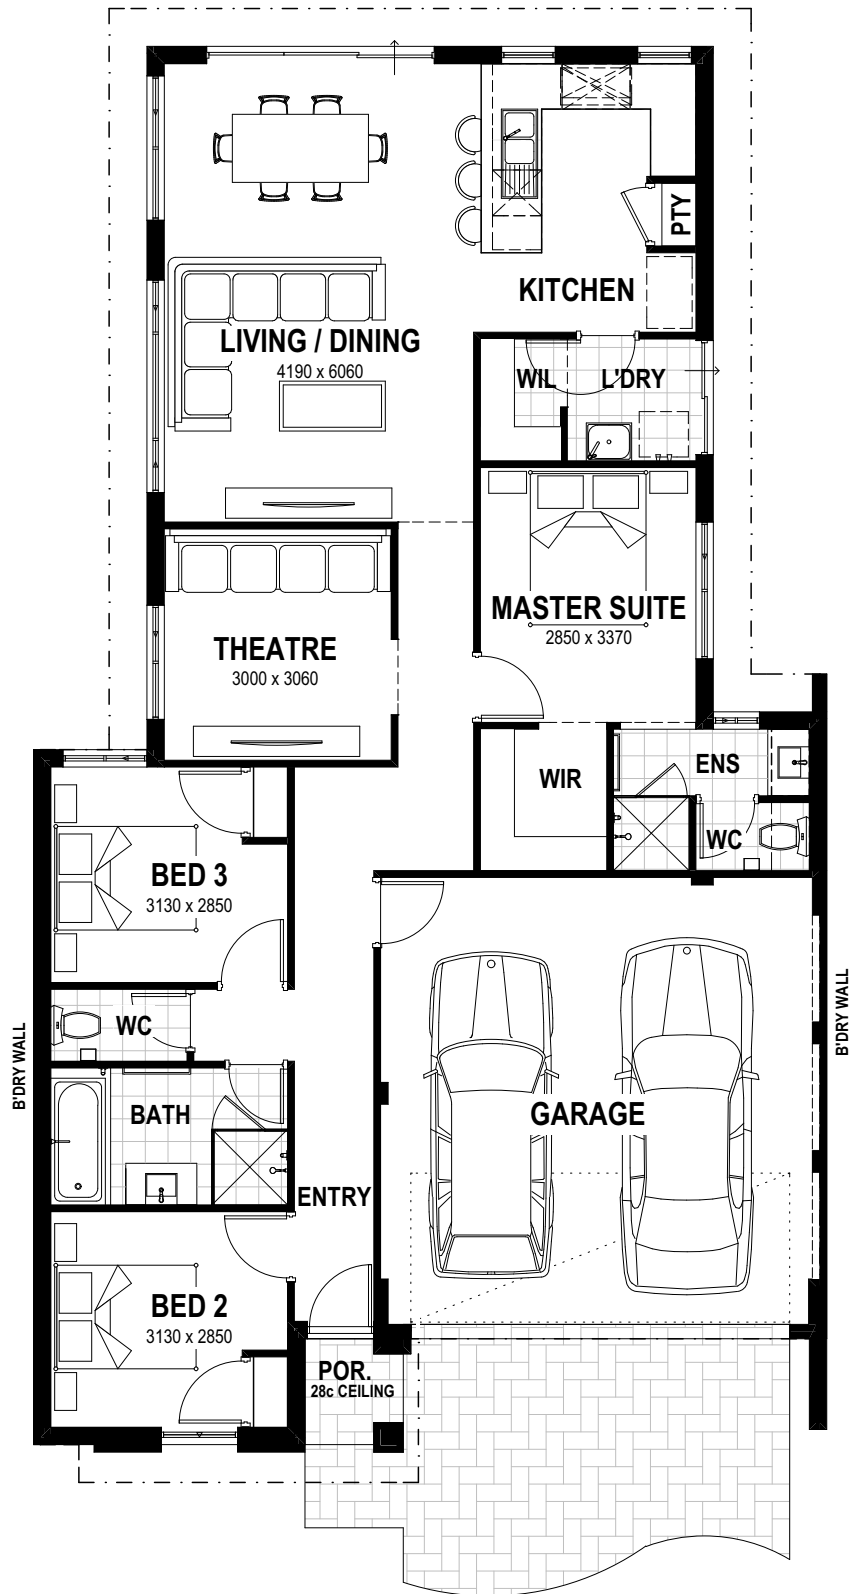

easystart

EVOKE 10.5

DATE : .

ANY REPRODUCTION IN WHOLE OR PART OF THIS DESIGN IS NOT PERMITTED AND IS SUBJECT TO 2018 ©

OVERALL WIDTH- 10.49m  
OVERALL LENGTH- 18.59m  
MIN BLOCK WIDTH- 10.50m  
TOTAL AREA- 159.68m<sup>2</sup>