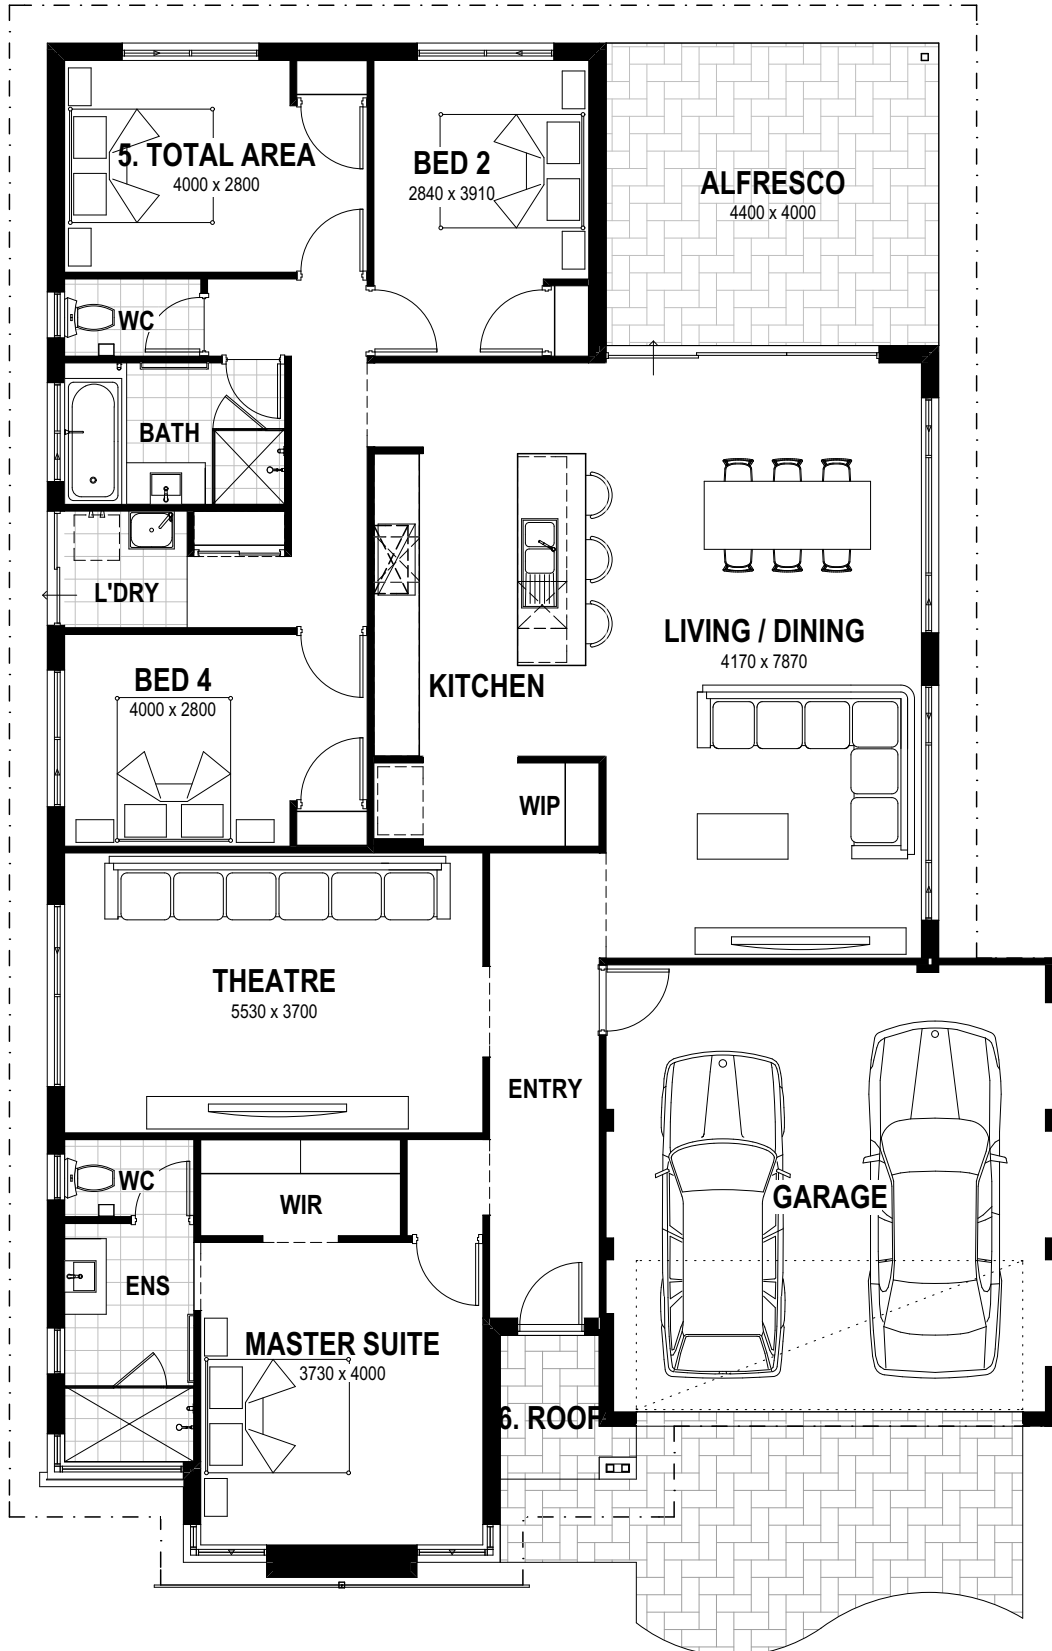

easystart

**BARCELONA**  
DATE :

OVERALL WIDTH- 13.49m  
OVERALL LENGTH- 20.29m  
MIN BLOCK WIDTH- 14.95m  
TOTAL AREA- 236.20m<sup>2</sup>

ANY REPRODUCTION IN WHOLE OR PART OF THIS DESIGN IS NOT PERMITTED AND IS SUBJECT TO 2016 ©